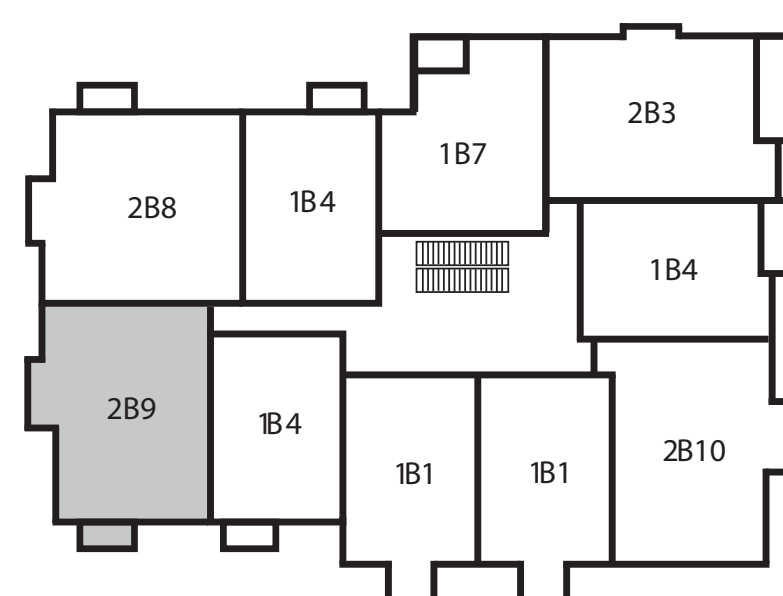

## 2 BEDROOM 2B9

SUITE AREA **913 SQ.FT.**  
BALCONY **35 SQ.FT.**  
TOTAL AREA **948 SQ.FT.**

EAST BUILDING

205

308

508

608

EAST BUILDING

LEVEL 2, 3, 5, 6